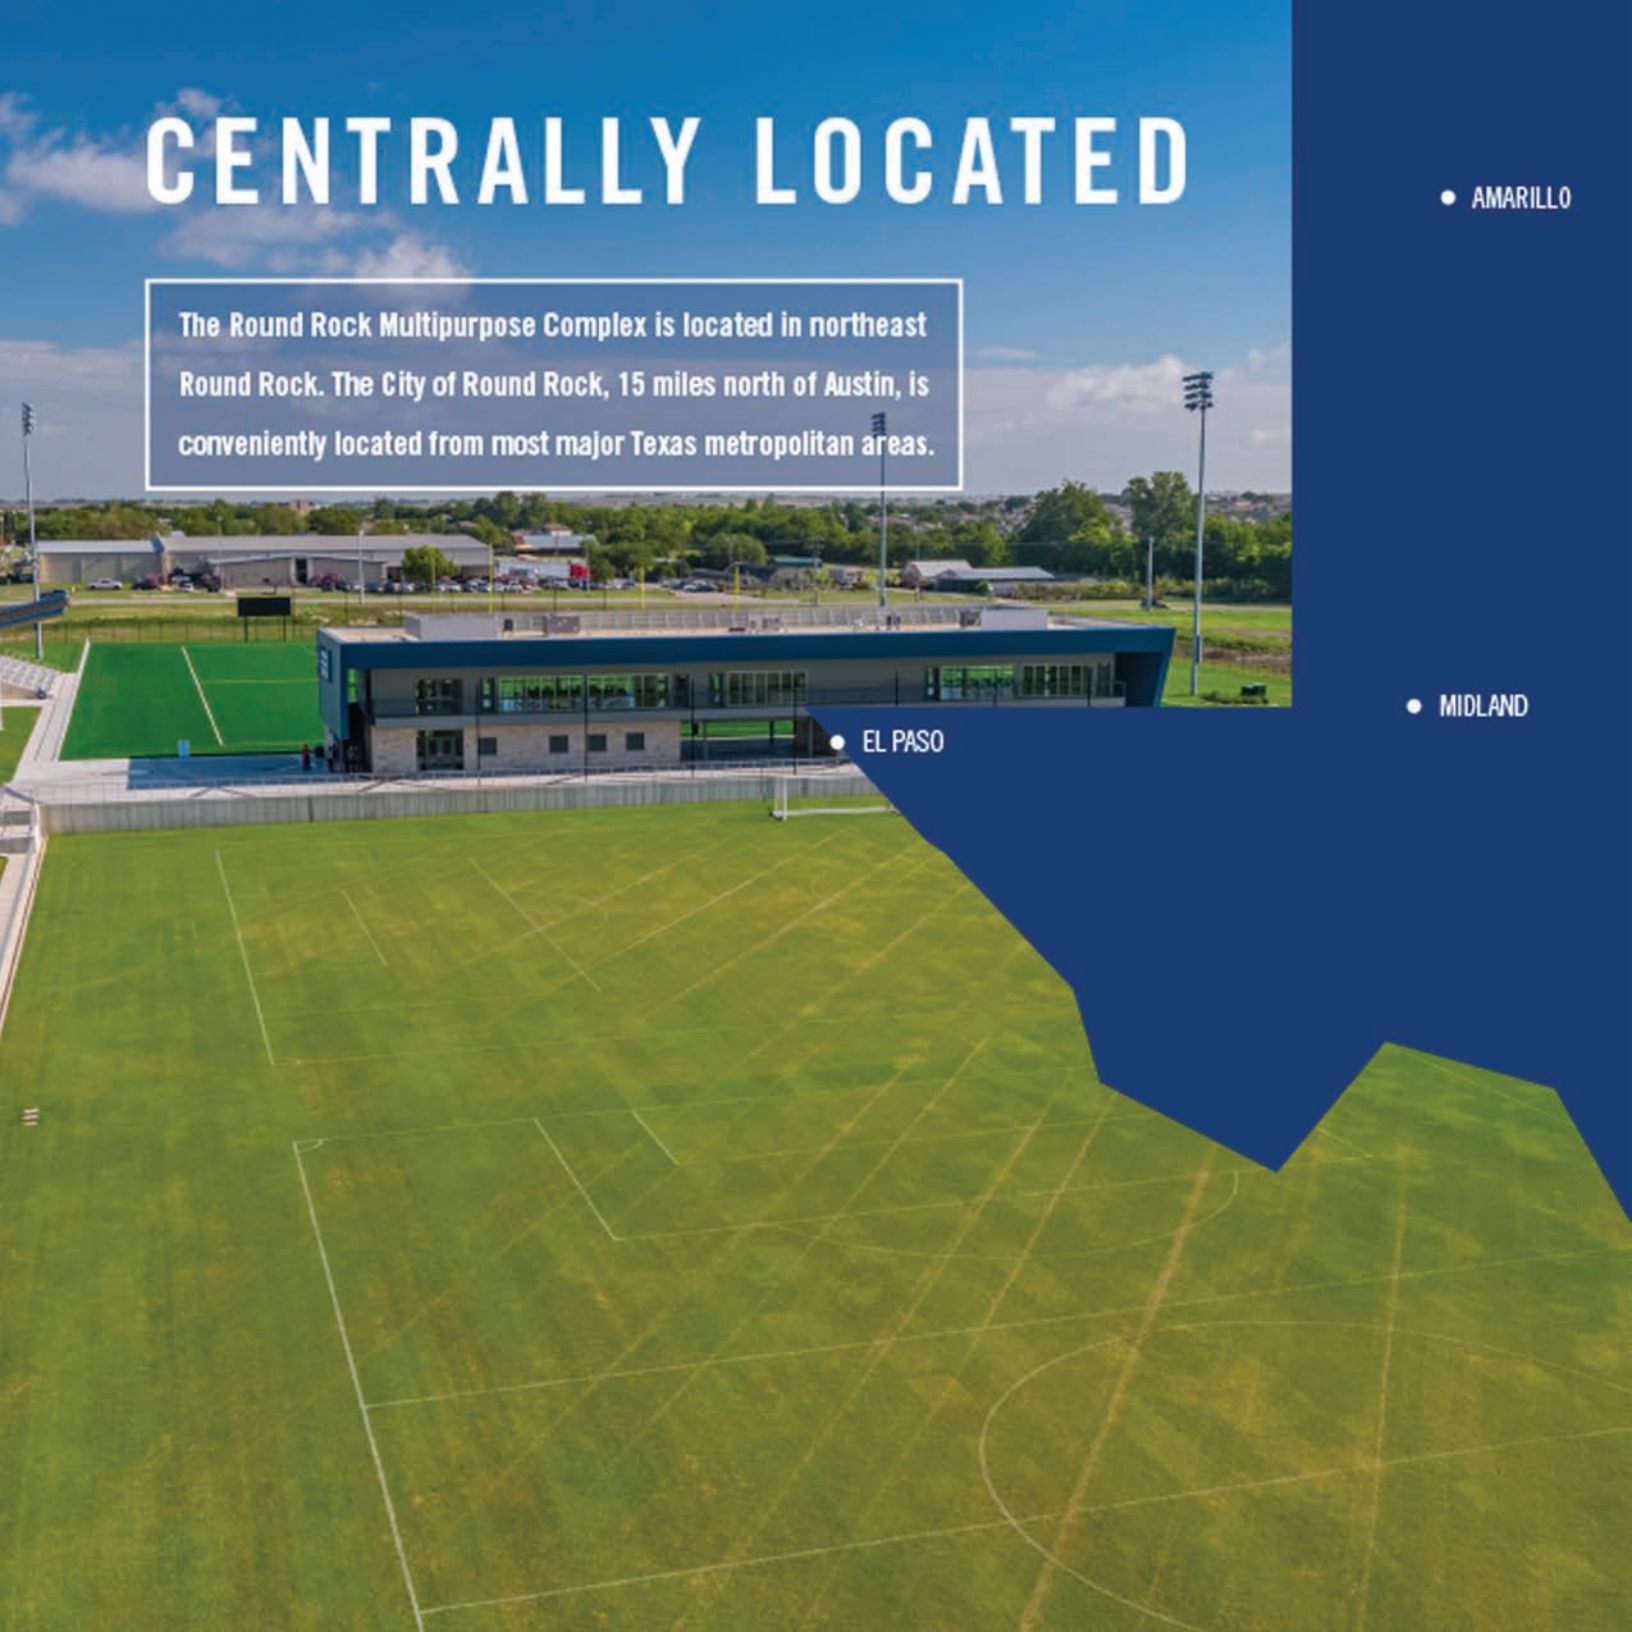

RESTROOMS

KENNEY FORT BLVD.

SOUTH PARK ENTRY RD.

ROUND ROCK MPC

1. Natural Grass Championship Field
2. Natural / Synthetic Fields
3. Conference Room
4. Players Room
5. Shaded Stands / Playscape
6. Playground / Eating Area
7. Shaded Spectator Stands

1

2

DAY AND NIGHT

Experience official Musco sports lighting on all 10 fields at night, or enjoy permanent sunshade structures during the day.

CENTRALLY LOCATED

The Round Rock Multipurpose Complex is located in northeast Round Rock. The City of Round Rock, 15 miles north of Austin, is conveniently located from most major Texas metropolitan areas.

• AMARILLO

• MIDLAND

• EL PASO

● ABILENE

● DALLAS

★ ROUND ROCK
● AUSTIN

● HOUSTON

● SAN ANTONIO