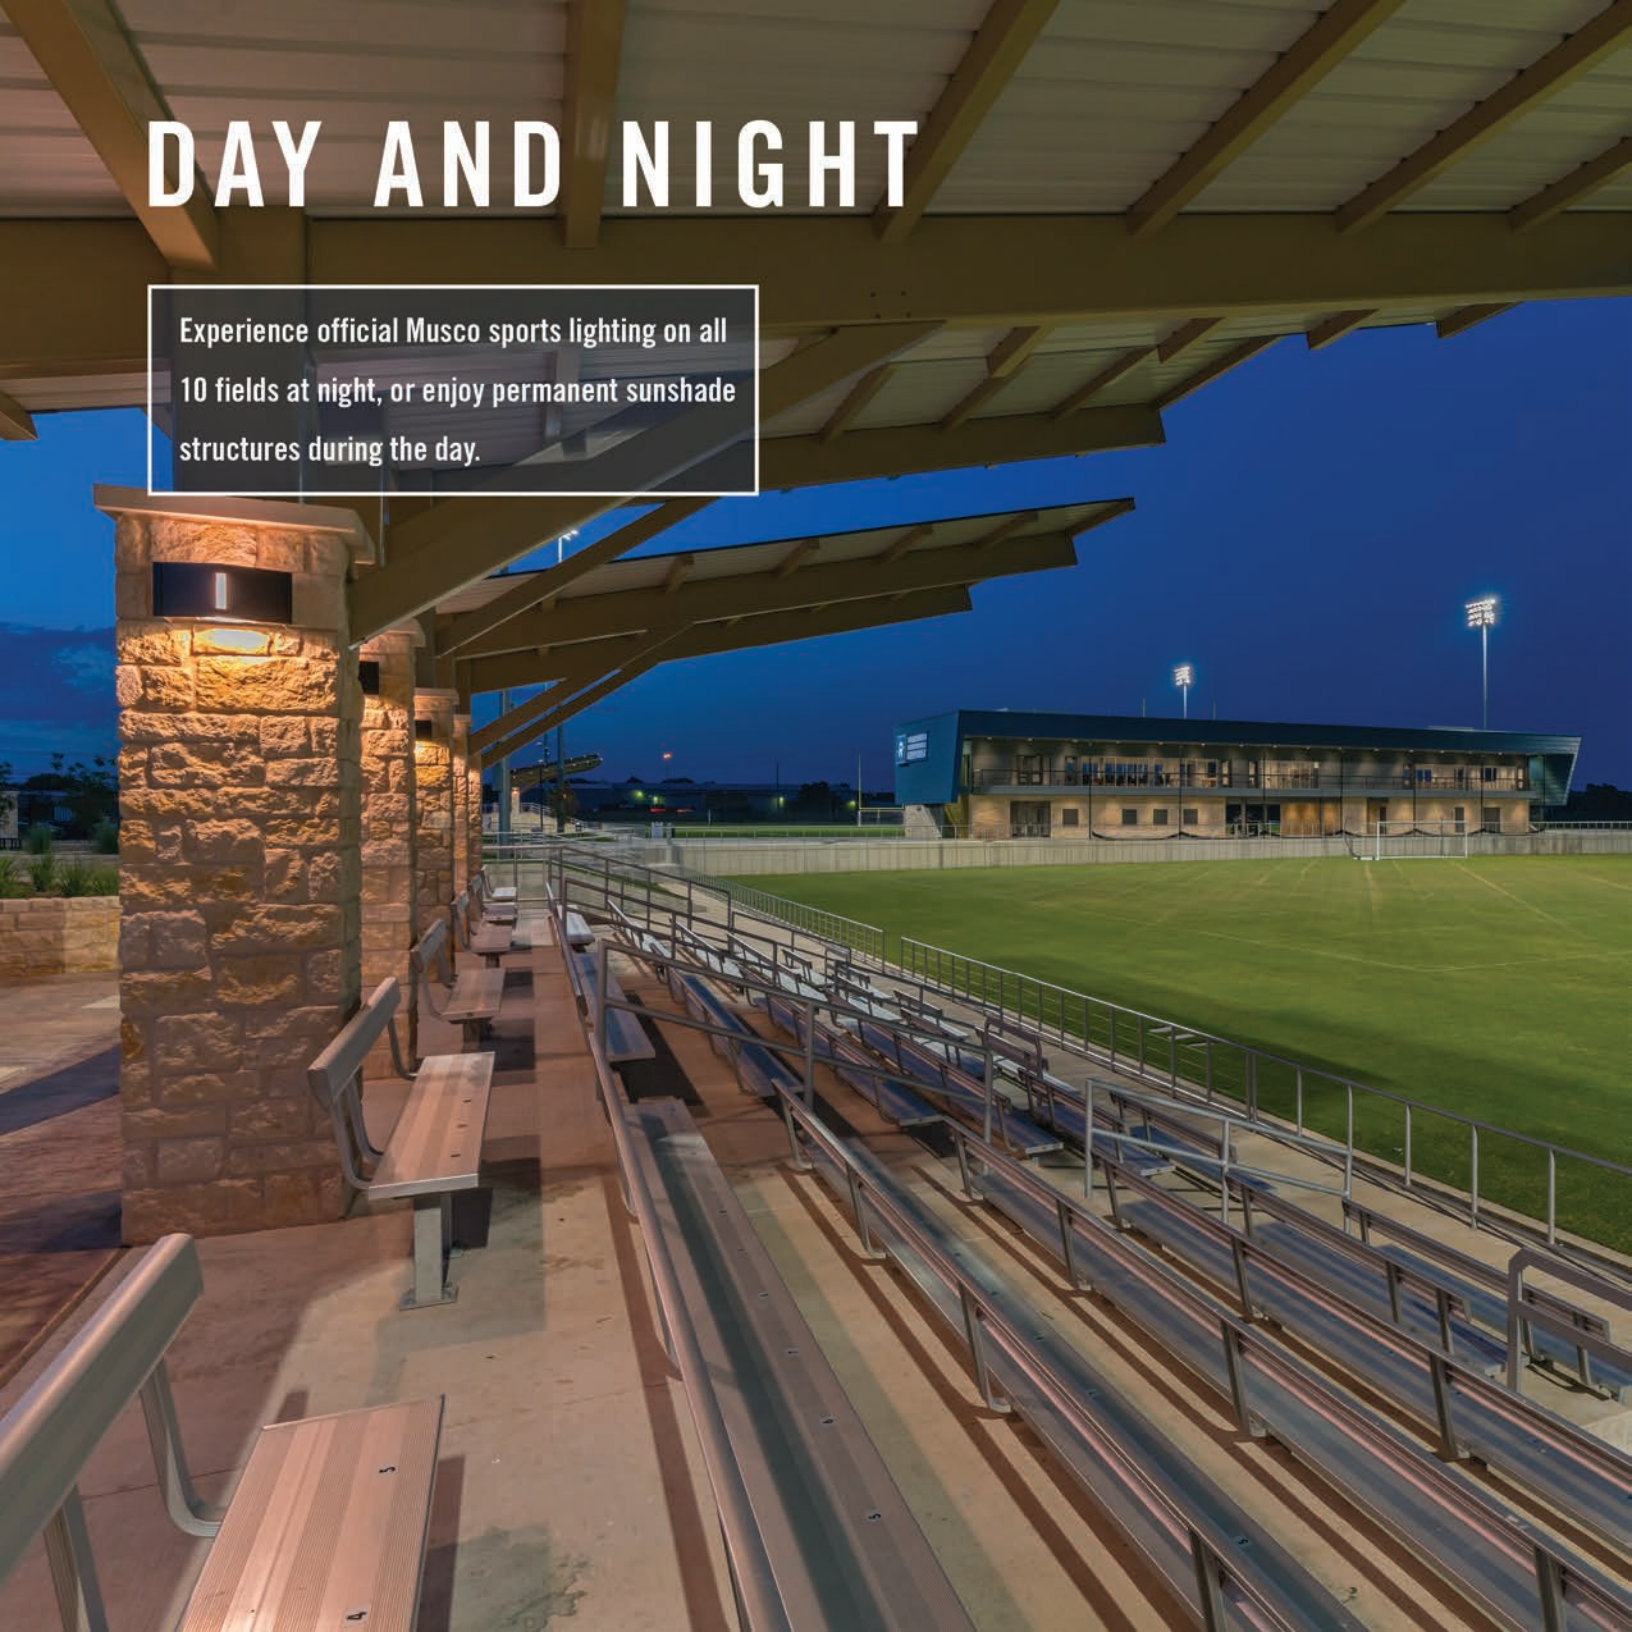

Round Rock is excited to grow their investment in outstanding sporting venues with the addition of the Round Rock Multipurpose Complex.

The Multipurpose Complex joins the ranks of Old Settlers Park, Champion Fields, and the Round Rock Sports Center to create a dominant lineup of tournament venues that provide a winning combination of sporting competition facilities.

ROUND ROCK MPC SPECS:

- 60-acre multipurpose sports complex
- 4 natural grass fields
- 1 natural grass championship field
- 4 synthetic turf fields
- 1 synthetic turf championship field
- Musco sports lighting on all 10 fields
- Clubhouse with meeting rooms overlooking fields
- More than 900 parking spaces
- Permanent seating with shade structures
- Additional amenities for families including plazas, pavilions, playgrounds, & more
- Rentable spaces for meetings, parties, and more

RESTROOMS

KENNEY FORT BLVD.

SOUTH PARK ENTRY RD.

ROUND ROCK MPC

1. Natural Grass Championship Field
2. Natural / Synthetic Fields
3. Conference Room
4. Players Room
5. Shaded Stands / Playscape
6. Playground / Eating Area
7. Shaded Spectator Stands

1

2

DAY AND NIGHT

Experience official Musco sports lighting on all 10 fields at night, or enjoy permanent sunshade structures during the day.

CENTRALLY LOCATED

The Round Rock Multipurpose Complex is located in northeast Round Rock. The City of Round Rock, 15 miles north of Austin, is conveniently located from most major Texas metropolitan areas.