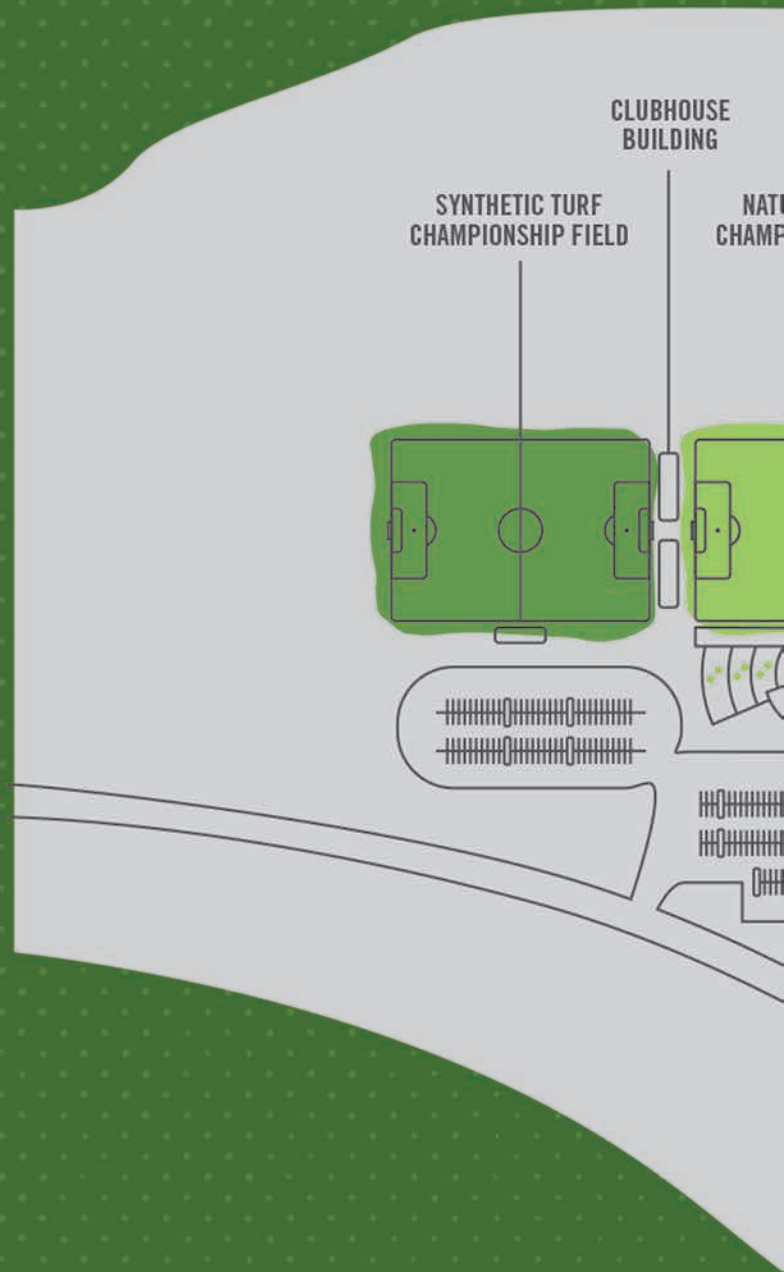

Round Rock is excited to grow their investment in outstanding sporting venues with the addition of the Round Rock Multipurpose Complex.

The Multipurpose Complex joins the ranks of Old Settlers Park, Champion Fields, and the Round Rock Sports Center to create a dominant lineup of tournament venues that provide a winning combination of sporting competition facilities.

ROUND ROCK MPC SPECS:

- 60-acre multipurpose sports complex
- 4 natural grass fields
- 1 natural grass championship field
- 4 synthetic turf fields
- 1 synthetic turf championship field
- Musco sports lighting on all 10 fields
- Clubhouse with meeting rooms overlooking fields
- More than 900 parking spaces
- Permanent seating with shade structures
- Additional amenities for families including plazas, pavilions, playgrounds, & more
- Rentable spaces for meetings, parties, and more

CENTRAL PLAZA

FESTIVAL AREA

NATURAL GRASS MULTIPURPOSE FIELDS

NATURAL GRASS CHAMPIONSHIP FIELD

NORTH PARKING LOTS

CENTRAL PLAZA

SYNTHETIC TURF MULTIPURPOSE FIELDS

SOUTH PARKING LOT

RESTROOMS

KENNEY FORT BLVD.

SOUTH PARK ENTRY RD.

ROUND ROCK MPC

1. Natural Grass Championship Field
2. Natural / Synthetic Fields
3. Conference Room
4. Players Room
5. Shaded Stands / Playscape
6. Playground / Eating Area
7. Shaded Spectator Stands